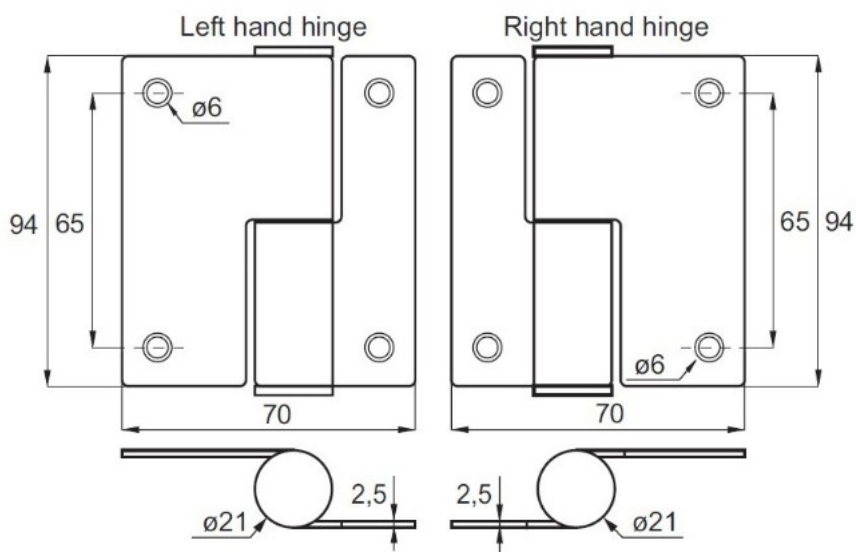

PRODUCT SHEET

Description:

Door Hinge 94x70x2.5mm, Up/Down, SS304 Brushed, RH, Overlay Doors, F/Toilet Cubicles

Item number:

22.23.160-1

Units	Box	Carton	HS Code	Barcode
Pcs.	5	50	8302100090	
				5704866488990